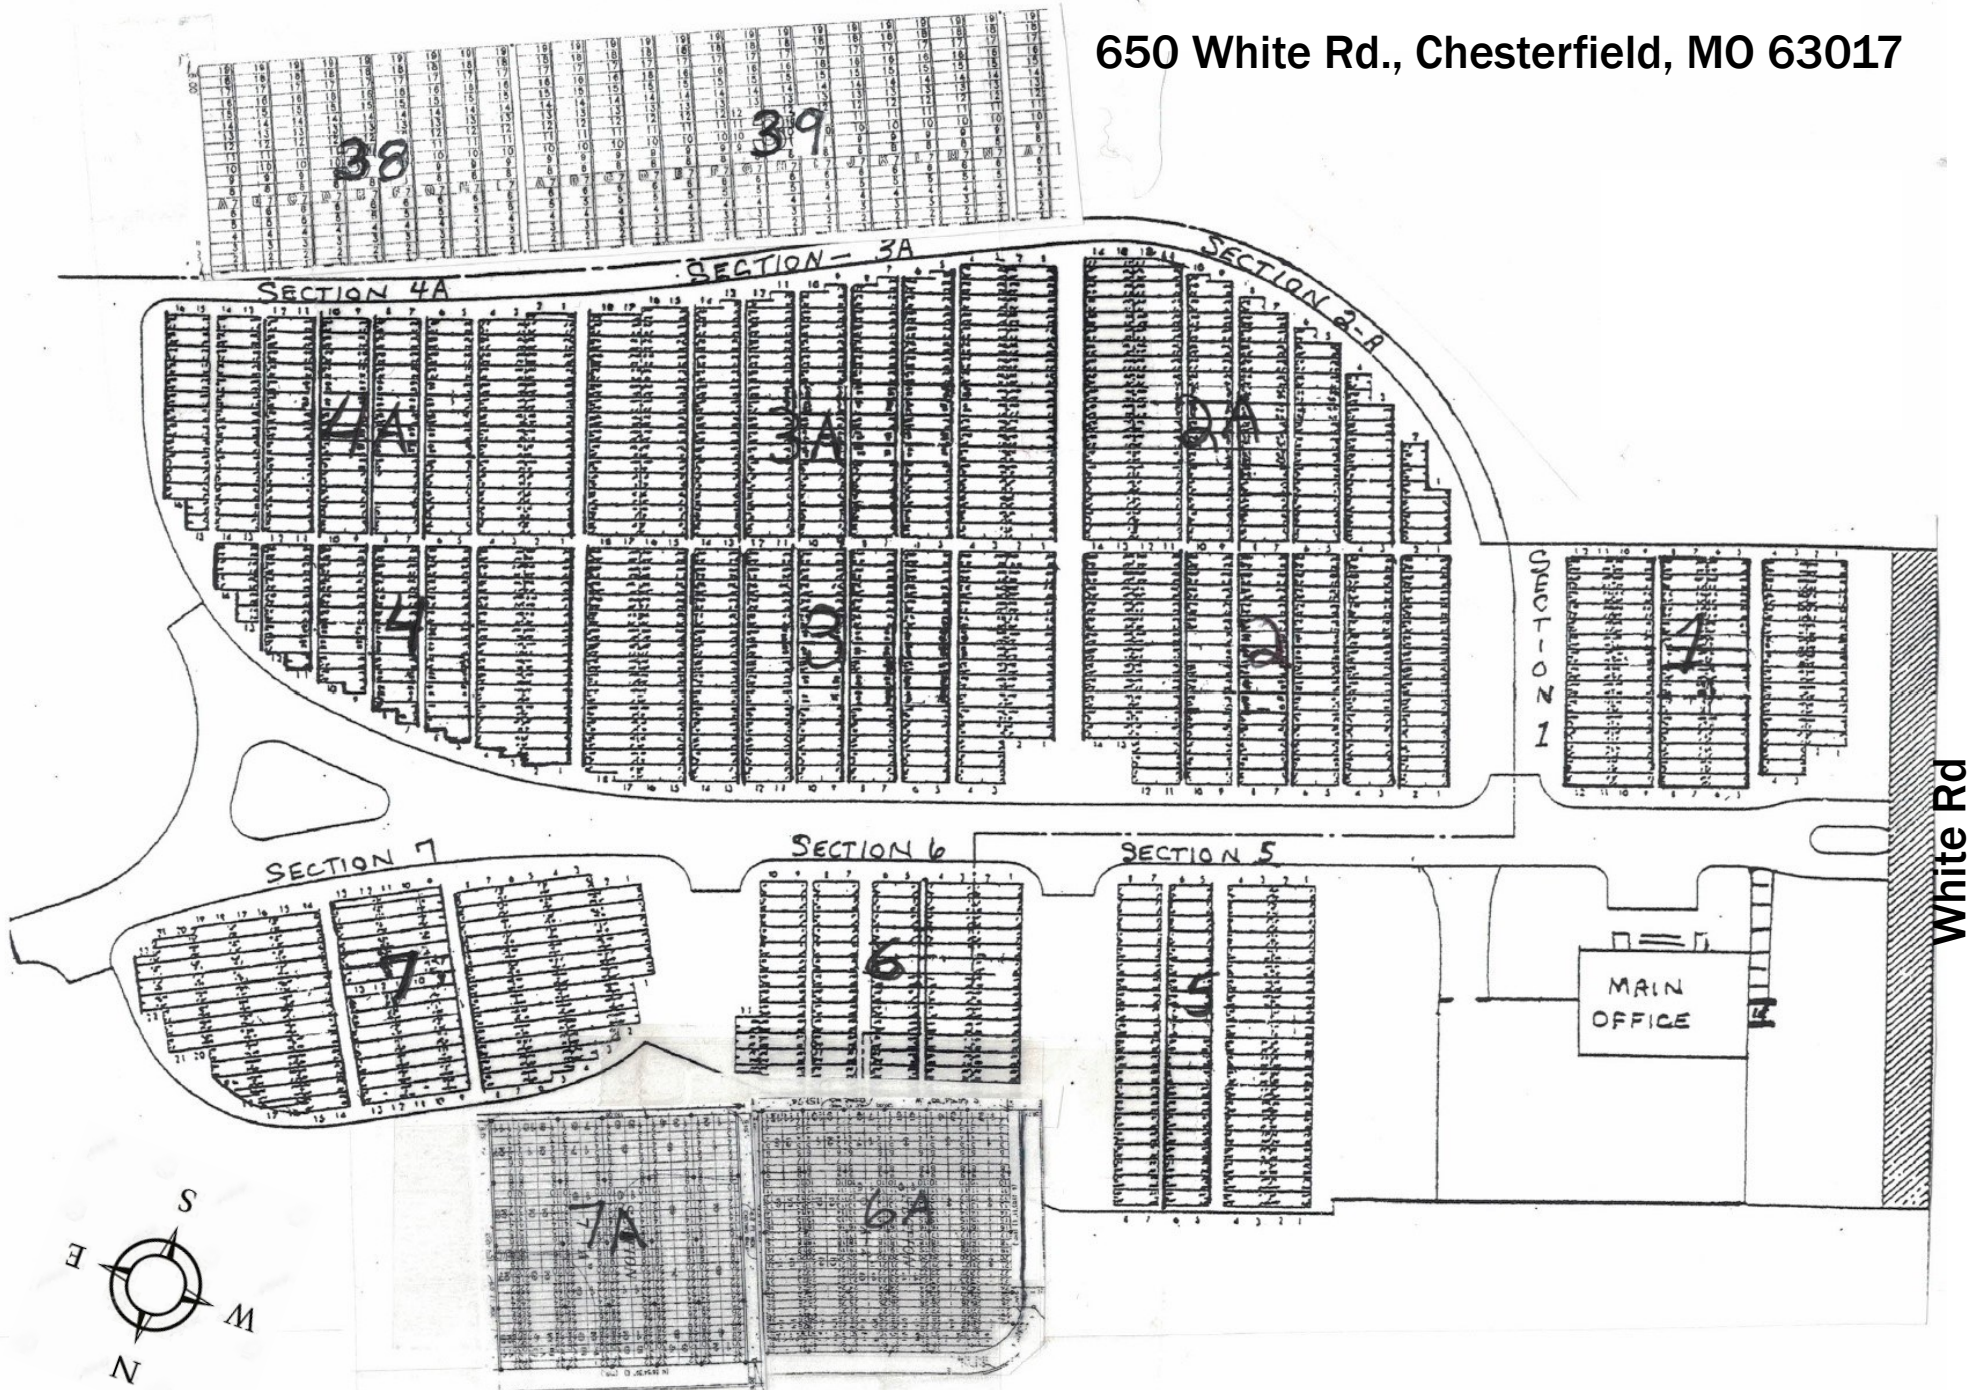

Chesed Shel Emeth & Beth Shalom Cemeteries

650 White Rd., Chesterfield, MO 63017

Beth Shalom — Sect. 6A & 7A